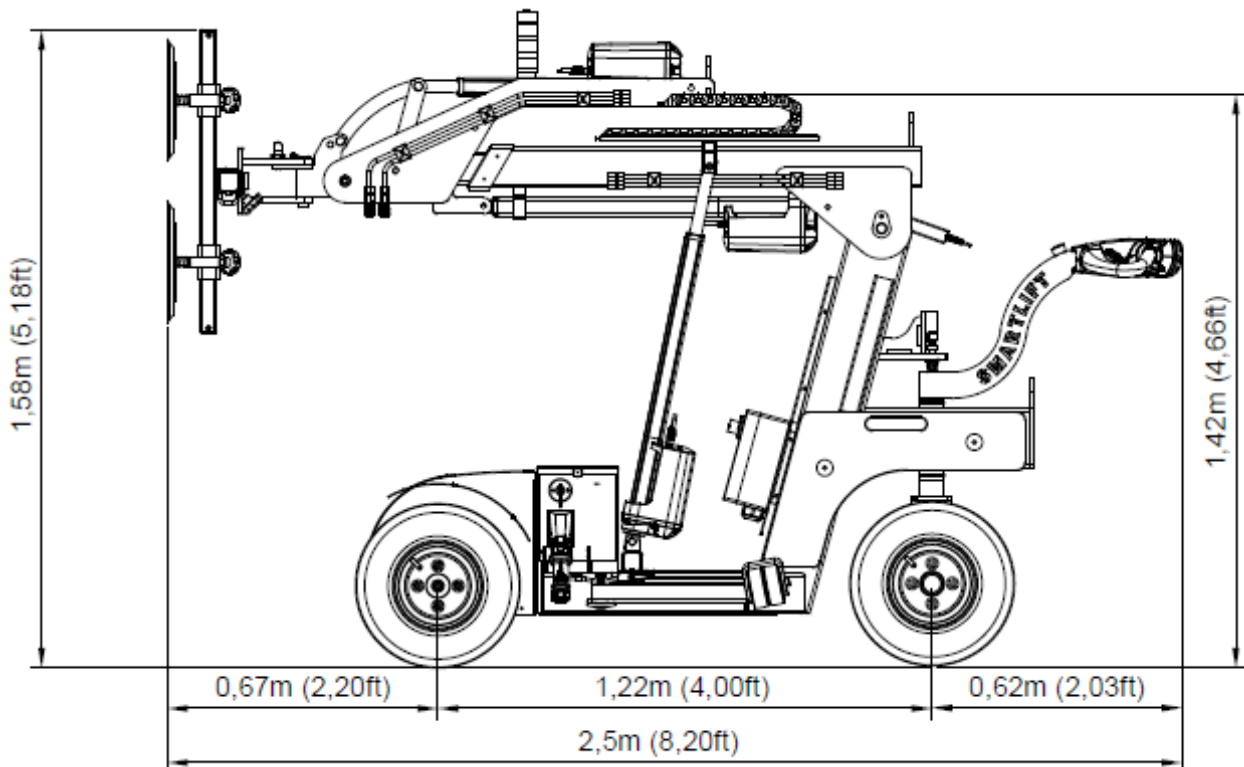

# SL409 OUTDOOR

## Technical specifications

Lifting cap. arm in/out	430/200kg – 950/440lb
Lifting height	3,10m / 10,17ft
Extension of arm	600mm / 1,97ft
Tilt	53° back / 131° fwd
Side shift	100mm / 4in
Charging voltage	230V / 110V
Charging time	Approx. 10 hrs.
Running period	Up to 10 hrs.
Front-wheel drive	1500W
Width	0,82m / 2,69ft
Suction pads	4xØ300mm / 4x12in
Curb weight	700kg / 1540lb

# Load chart