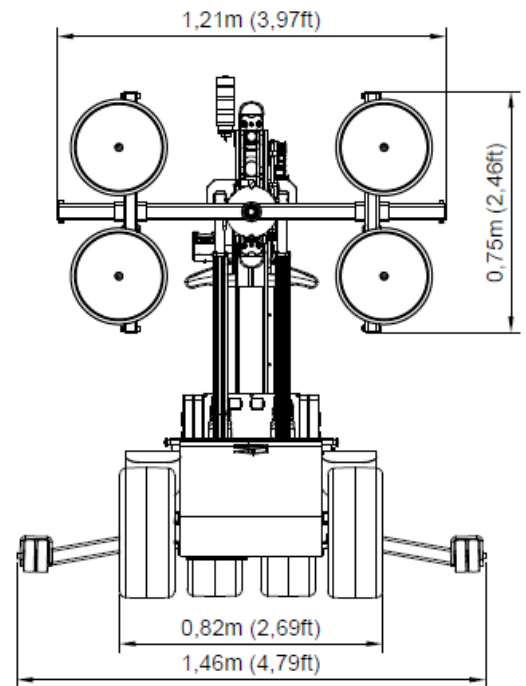

## Technical specifications

Lifting cap. arm in/out	430/200kg – 950/440lb
Lifting height	3,10m / 10,17ft
Extension of arm	600mm / 1,97ft
Tilt	53° back / 131° fwd
Side shift	100mm / 4in
Charging voltage	230V / 110V
Charging time	Approx. 10 hrs.
Running period	Up to 10 hrs.
Front-wheel drive	1500W
Width	0,82m / 2,69ft
Suction pads	4xØ300mm / 4x12in
Curb weight	700kg / 1540lb

# Load chart